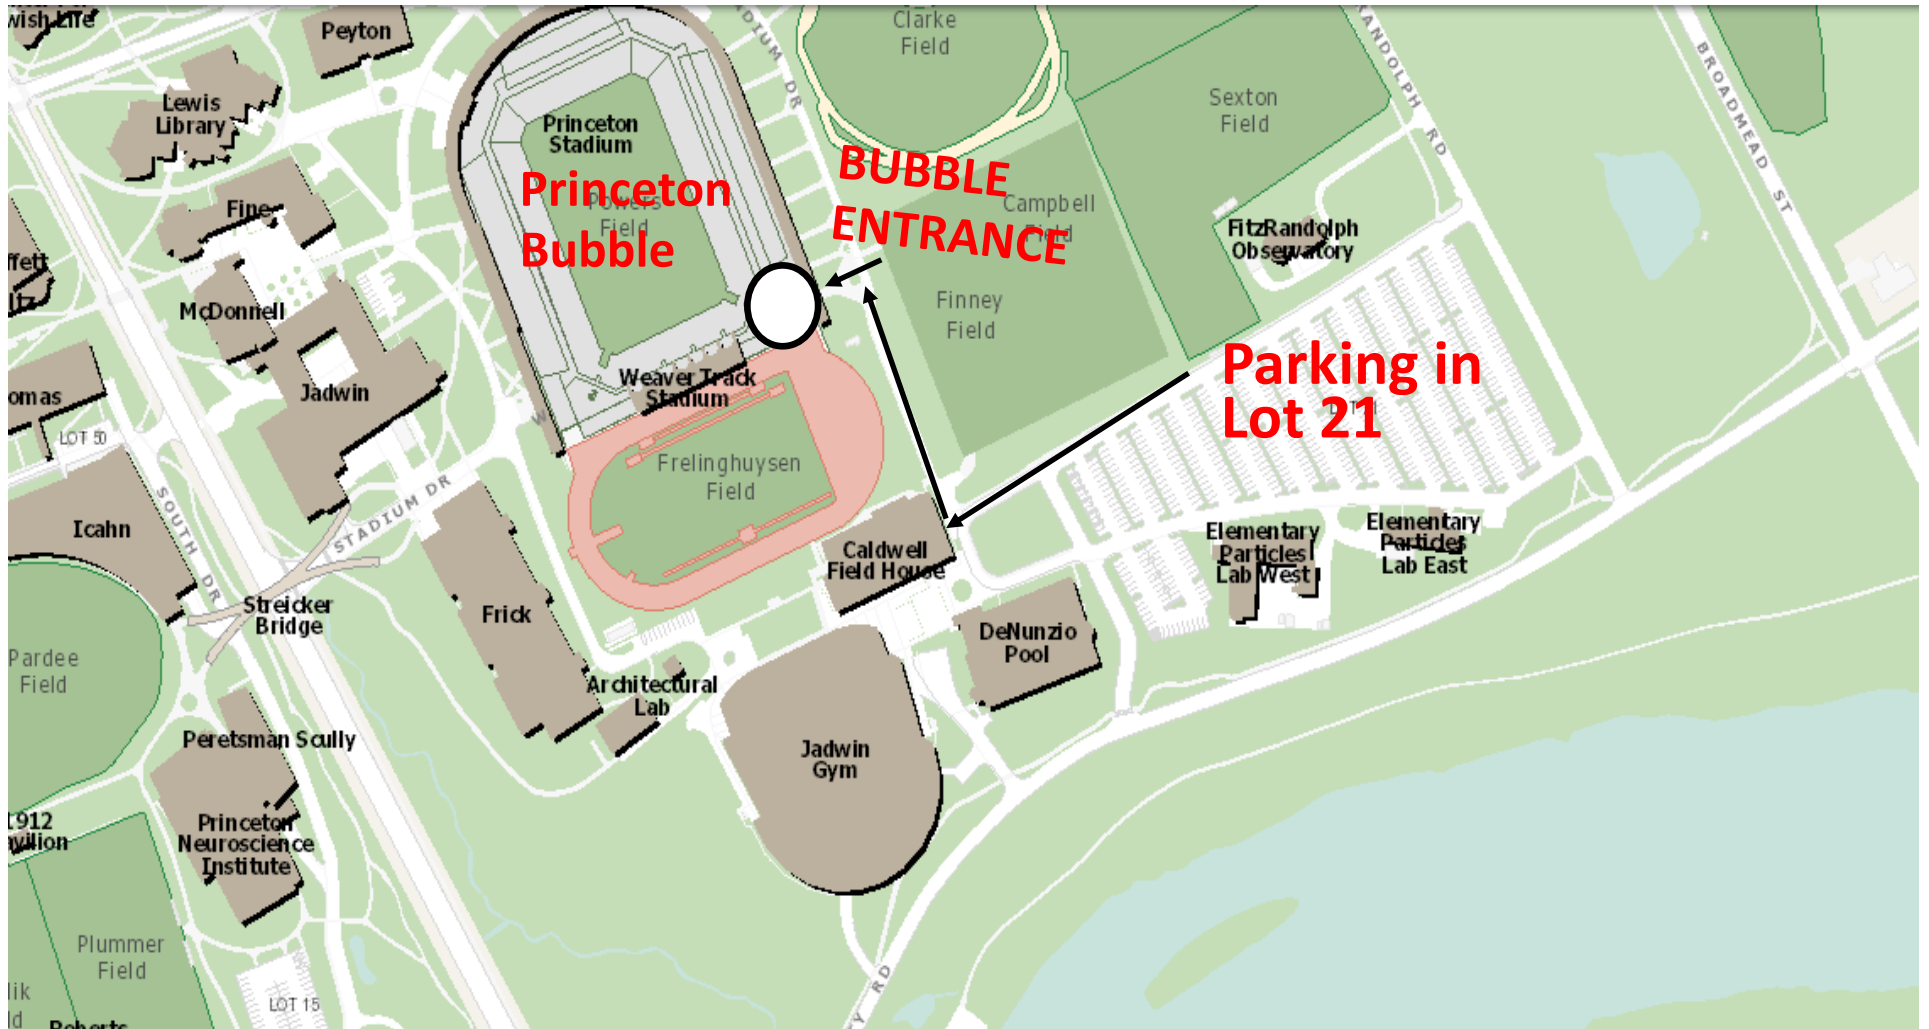

Princeton Bubble Parking and Directions

- All Parking must be in Lot 21 and then walk to the Bubble.
- There will be signage directing you to the bubble from the parking lot.
- There is no parking or standing in the DeNunzio Circle. Please help us maintain a safe experience for all.

Directions to Lot 21

- From Alexander and Washington Rd.
 - Head west on Faculty Rd.
 - Turn left into Lot 21 for Parking
 - Use above map for walking directions to Princeton Bubble

- From Harrison St.
 - Head east on Faculty Rd.
 - Turn right into Lot 21 for parking
 - Use above map for walking Directions to Princeton Bubble

Bubble Notes

- Restrooms
 - Restrooms are located OUTSIDE the Bubble near the entrance. They will be clearly marked.
 - They are limited, so please encourage your athletes to go prior to arrival to prevent having to wait for the restroom.

- Spectator Space
 - This is a player/participant Bubble
 - Spectator space is extremely limited
 - Due to the very limited space, there will be a heated waiting area for parents just outside the bubble