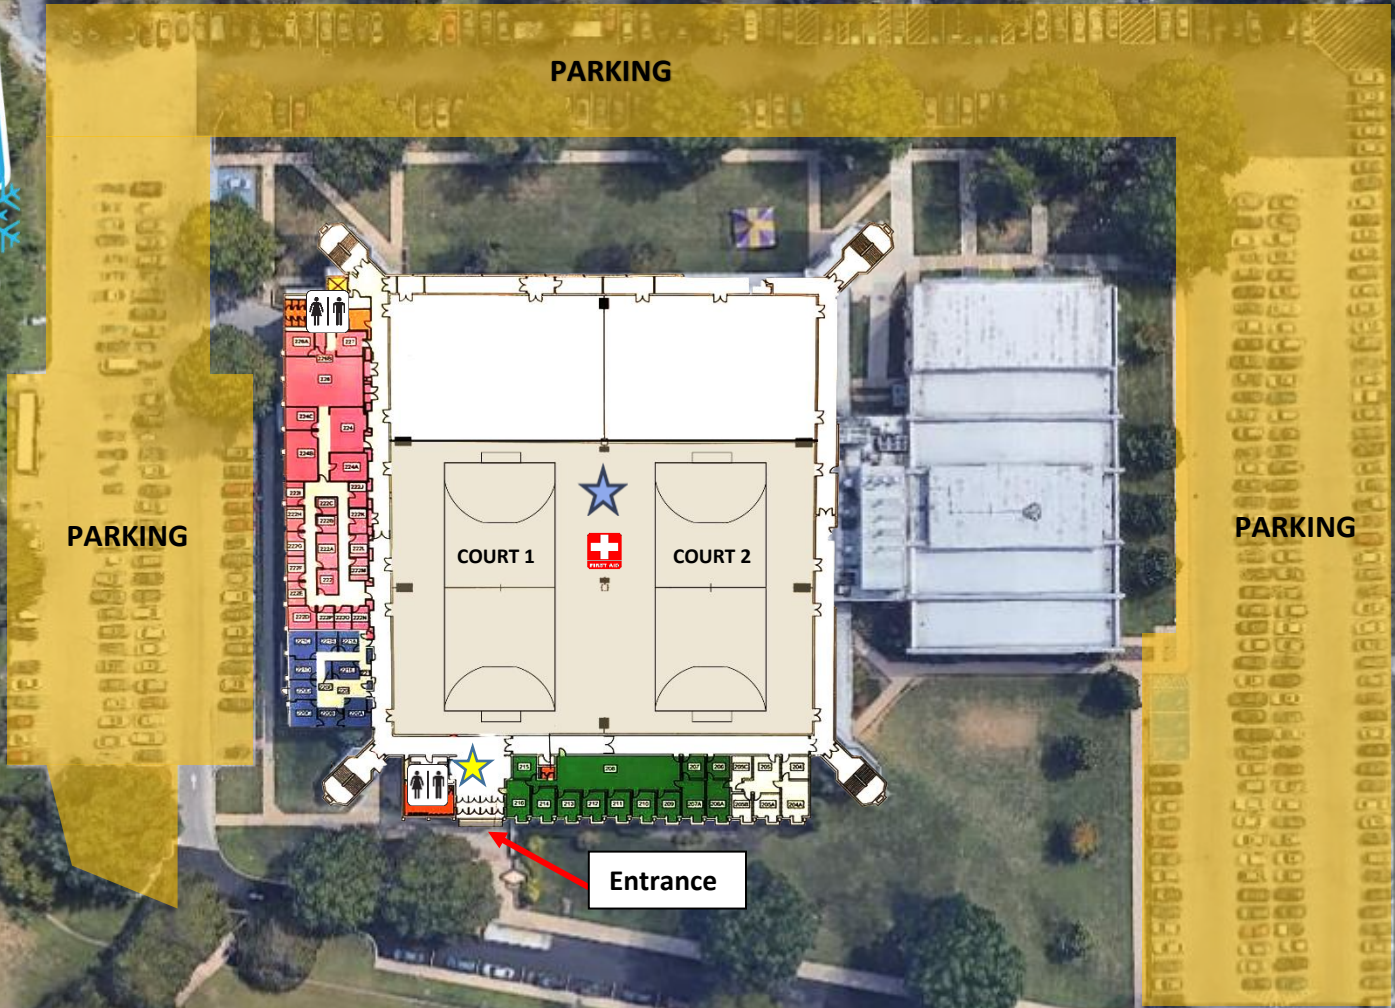

Map Key

- Headquarters
- First Aid
- Referee Area
- Bathrooms

**Winter Blast @
West Chester University**
875 South New Street
West Chester, PA 19382